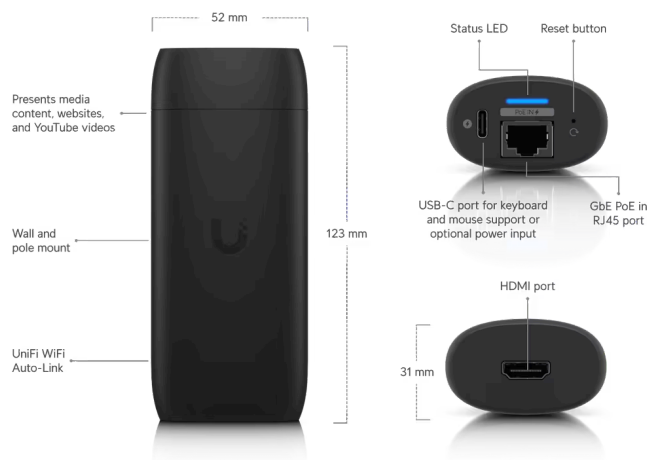

Search UniFi products

Cloud Gateways

Switching

WiFi

Camera Security

Door Access

CloudKeys & Gateways

Power Tech

Integrations

Access

Digital Signage > Display Cast Pro

Datasheet

In The Box

Marketing Images

Installation Guide

Mechanical

Dimensions

Without mount: 123 x 52 x 31 mm (3.5 x 2.1 x 1.2")
With mount: 125.1 x 56.3 x 40.8 mm (3.6 x 2.1 x 1.4")

Weight

Without mount: 240 g (5.8 oz)
With mount: 260 g (9.2 oz)

Hardware

Processor

Octa-core CPU including (2) ARM® Cortex®-A78 and (6) ARM® Cortex®-A55
Integrated Mali-G57 GPU

Memory

Storage: 32 GB
RAM: 8 GB

Power method

USBC 5V DC, 3A
PoE 48V DC, 0.35A

Input/output

(1) GbE RJ45 port (Power input)
(2) USB Type-C port (Power input)

WiFi standards

802.11 a/b/g/n/ac/ax

Connectivity

WiFi 2.4G, BW 20/40 MHz
WiFi 5G, BW 20/40/80 MHz