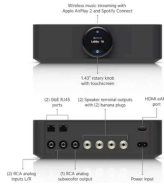

Q UPL-Amp-B

- Cloud Gateways
- Switching
- WiFi
- Camera Security
- Door Access
- Integrations
- Advanced Hosting
- Accessories

Premium Audio > [PowerAmp](#)

Datasheet

In The Box	Marketing Images	Installation Guide
------------	------------------	--------------------

Mechanical

Dimensions	With knob: 217 x 236.8 x 63.7 mm (8.5 x 9.3 x 2.5") Without knob: 217 x 217 x 63.7 mm (8.5 x 8.5 x 2.5")
Weight	2.4 kg (5.3 lb)
Enclosure material	Plastic
Mounting	Desktop
Color	Black White

Hardware

Networking interface	(2) GbE RJ45 ports
WiFi standards	802.11 a/b/g/n/ac
Connectivity	WiFi 2.4G, BW 20/40 MHz WiFi 5G, BW 20/40/80 MHz
Power method	(1) Universal AC input, 100-240V AC, 2.5A Max., 50/60 Hz
Power consumption	17W
LEDs	LED ring
LCM display	1.43" rotary knob with touchscreen
Button	Factory reset
Ambient operating temperature	-5 to 40° C (23 to 104° F)
Ambient operating humidity	5 to 90% noncondensing
Certifications	FCC, IC, CE

Grouping	Up to 32 PowerAmps
Audio input	(1) HDMI eARC input (2) RCA analog inputs L/R
Audio output	(1) RCA analog subwoofer output (2) Speaker terminal outputs with (2) banana plugs
Streaming	AirPlay2, Spotify Connect, Soundtrack Your Brand