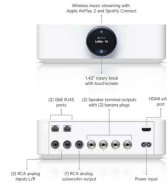

Q UPL-Amp-B

- Cloud Gateways
- Switching
- WiFi
- Camera Security
- Door Access
- Integrations
- Advanced Hosting
- Accessories

Premium Audio > [PowerAmp](#)

Datasheet

In The Box	Marketing Images	Installation Guide
------------	------------------	--------------------

Mechanical

Dimensions	With knob: 217 x 236.8 x 63.7 mm (8.5 x 9.3 x 2.5") Without knob: 217 x 217 x 63.7 mm (8.5 x 8.5 x 2.5")
Weight	2.4 kg (5.3 lb)
Enclosure material	Plastic
Mounting	Desktop
Color	Black White

Hardware

Networking interface	(2) GbE RJ45 ports
WiFi standards	802.11 a/b/g/n/ac
Connectivity	WiFi 2.4G, BW 20/40 MHz WiFi 5G, BW 20/40/80 MHz
Power method	(1) Universal AC input, 100-240V AC, 2.5A Max., 50/60 Hz
Power consumption	17W
LEDs	LED ring
LCM display	1.43" rotary knob with touchscreen
Button	Factory reset
Ambient operating temperature	-5 to 40° C (23 to 104° F)
Ambient operating humidity	5 to 90% noncondensing
Certifications	FCC, IC, CE

Grouping	Up to 32 PowerAmps
Audio input	(1) HDMI eARC input (2) RCA analog inputs L/R
Audio output	(1) RCA analog subwoofer output (2) Speaker terminal outputs with (2) banana plugs
Streaming	AirPlay2, Spotify Connect, Soundtrack Your Brand