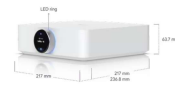

Mechanical

Dimensions	With knob: 217 x 236.8 x 63.7 mm (8.5 x 9.3 x 2.5") Without knob: 217 x 217 x 63.7 mm (8.5 x 8.5 x 2.5")
Weight	2.4 kg (5.3 lb)
Enclosure material	Plastic
Mounting	Desktop
Color	Black White

Hardware

Networking interface	(2) GbE RJ45 ports
WiFi standards	802.11 a/b/g/n/ac
Connectivity	WiFi 2.4G, BW 20/40 MHz WiFi 5G, BW 20/40/80 MHz
Power method	(1) Universal AC input, 100-240V AC, 2.5A Max., 50/60 Hz
Power consumption	17W
LEDs	LED ring
LCM display	1.43" rotary knob with touchscreen
Button	Factory reset
Ambient operating temperature	-5 to 40° C (23 to 104° F)
Ambient operating humidity	5 to 90% noncondensing
Certifications	FCC, IC, CE