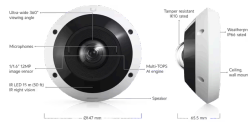

Q UVC-G6-Pro-360

Switching

WiFi

Camera Security

Door Access

Integrations

Advanced Hosting

Dome & Turret > [G6 Pro 360](#)

Datasheet

In The Box

Marketing Images

Installation Guide

Overview

Dimensions	Ø147 x 65.5 (Ø5.8 x 2.6")
IR Night Vision	15m (50 ft) Smart IR (4x controllable zones)
Smart Detections (People, Vehicles, Animals)	✓
Resolution	12MP
Field of View	H: 180°, V: 180°, D: 180°
Audio	Two-way audio
Weatherproofing	IP66
Tamper Resistance	IK10
Mounting	Surface Mount (Included) AI 360 Junction Box, Camera Dual Mount, Arm Mount (Optional)

Performance

Networking Interface 10/100 MbE RJ45 port

Video

Image Settings	Color, brightness, sharpness, contrast, white balance, exposure control, 2DNR, 3DNR, NR by motion, masking, text overlay, HDR
Max. Frame Rate	24 FPS
Resolution	12MP 3504 x 3504 (1:1)
Optics	
Sensor	1/1.6" 12MP
Lens	Fisheye lens
Night Mode	Built-in IR LED illumination and IR cut filter
^ Hardware	
Max. Power Consumption	7.14W
Supported Voltage Range	37—57V DC
Power Method	PoE+
Processor	Quad-core Arm® Cortex®-A53 based chip
Weight	610 g (1.3 lb)
Enclosure Material	Aluminum alloy, polycarbonate
Mount Material	Polycarbonate
Expansion Slot	MicroSD card
Button	(1) Factory-reset
Ambient Operating Temperature	-30 to 50° C (-22 to 122° F)
Ambient Operating Humidity	0 to 90% noncondensing
NDAA Compliant	✓
Certifications	CE, FCC, IC