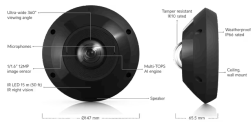

Q UVC-G6-Pro-360

Switching

WiFi

Camera Security

Door Access

Integrations

Advanced Hosting

Dome & Turret > [G6 Pro 360](#)

Datasheet

In The Box

Marketing Images

Installation Guide

Overview

Dimensions	Ø147 x 65.5 (Ø5.8 x 2.6")
IR Night Vision	15m (50 ft) Smart IR (4x controllable zones)
Smart Detections (People, Vehicles, Animals)	✓
Resolution	12MP
Field of View	H: 180°, V: 180°, D: 180°
Audio	Two-way audio
Weatherproofing	IP66
Tamper Resistance	IK10
Mounting	Surface Mount (Included) AI 360 Junction Box, Camera Dual Mount, Arm Mount (Optional)

Performance

Networking Interface 10/100 MbE RJ45 port

Video

Image Settings	Color, brightness, sharpness, contrast, white balance, exposure control, 2DNR, 3DNR, NR by motion, masking, text overlay, HDR
Max. Frame Rate	24 FPS
Resolution	12MP 3504 x 3504 (1:1)
Optics	
Sensor	1/1.6" 12MP
Lens	Fisheye lens
Night Mode	Built-in IR LED illumination and IR cut filter
^ Hardware	
Max. Power Consumption	7.14W
Supported Voltage Range	37—57V DC
Power Method	PoE+
Processor	Quad-core Arm® Cortex®-A53 based chip
Weight	610 g (1.3 lb)
Enclosure Material	Aluminum alloy, polycarbonate
Mount Material	Polycarbonate
Expansion Slot	MicroSD card
Button	(1) Factory-reset
Ambient Operating Temperature	-30 to 50° C (-22 to 122° F)
Ambient Operating Humidity	0 to 90% noncondensing
NDAA Compliant	✓
Certifications	CE, FCC, IC