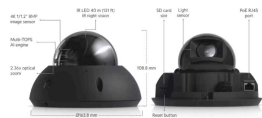

Overview

Dimensions	Ø163.8 × 108.8 mm (Ø6.45 × 4.28")
IR Night Vision	40 m (131 ft)
Zoom Mode	2.36x Optical
Face Recognition	✓
License Plate Recognition	✓
Smart Detections (People, Vehicles, Animals)	✓
Resolution	4K
Field of View	Wide: H: 113.8°, V: 61.9°, D: 134° Tele: H: 45.5°, V: 25.8°, D: 52°
Audio	Microphone
Weatherproofing	IP66
Tamper Resistance	IK10

Mounting	Ceiling, Wall mount (Included) Gang Box Mounting Plate, Camera Dual Mount, Flush Mount, Weather Shield (Optional)
^ Performance	
Networking Interface	GbE RJ45 port
Video	
Image Settings	Color, brightness, sharpness, contrast, white balance, exposure control, 2DNR, 3DNR, NR by motion, masking, text overlay, HDR
Max. Frame Rate	30 FPS
Resolution	8MP 3840 x 2160 (16:9)
Optics	
Sensor	1/1.2" 8MP
Lens	F 5.9-13.8 mm; f/1.5-f/2.9
Night Mode	Built-in adaptive IR LED illumination and IR cut filter
^ Hardware	
Max. Power Consumption	15W
Supported Voltage Range	42.5—57V DC
Power Method	PoE+
Processor	Quad core Arm® Cortex®-A53 based chip
Weight	1.2 kg (2.6 lb)
Enclosure Material	Aluminum alloy, polycarbonate
Mount Material	Stainless steel
Expansion Slot	MicroSD card
Button	(1) Factory-reset
Ambient Operating Temperature	-20 to 50° C (-4 to 122° F)
Ambient Operating Humidity	0 to 90% noncondensing
NDAA Compliant	✓
Certifications	CE, FCC, IC