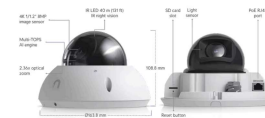

Overview

Dimensions	Ø163.8 × 108.8 mm (Ø6.45 × 4.28")
IR Night Vision	40 m (131 ft)
Zoom Mode	2.36x Optical
Face Recognition	✓
License Plate Recognition	✓
Smart Detections (People, Vehicles, Animals)	✓
Resolution	4K
Field of View	Wide: H: 113.8°, V: 61.9°, D: 134° Tele: H: 45.5°, V: 25.8°, D: 52°
Audio	Microphone
Weatherproofing	IP66
Tamper Resistance	IK10

Mounting	Ceiling, Wall mount (Included) Gang Box Mounting Plate, Camera Dual Mount, Flush Mount, Weather Shield (Optional)
^ Performance	
Networking Interface	GbE RJ45 port
Video	
Image Settings	Color, brightness, sharpness, contrast, white balance, exposure control, 2DNR, 3DNR, NR by motion, masking, text overlay, HDR
Max. Frame Rate	30 FPS
Resolution	8MP 3840 x 2160 (16:9)
Optics	
Sensor	1/1.2" 8MP
Lens	F 5.9-13.8 mm; f/1.5-f/2.9
Night Mode	Built-in adaptive IR LED illumination and IR cut filter
^ Hardware	
Max. Power Consumption	15W
Supported Voltage Range	42.5—57V DC
Power Method	PoE+
Processor	Quad core Arm® Cortex®-A53 based chip
Weight	1.2 kg (2.6 lb)
Enclosure Material	Aluminum alloy, polycarbonate
Mount Material	Stainless steel
Expansion Slot	MicroSD card
Button	(1) Factory-reset
Ambient Operating Temperature	-20 to 50° C (-4 to 122° F)
Ambient Operating Humidity	0 to 90% noncondensing
NDAA Compliant	✓
Certifications	CE, FCC, IC