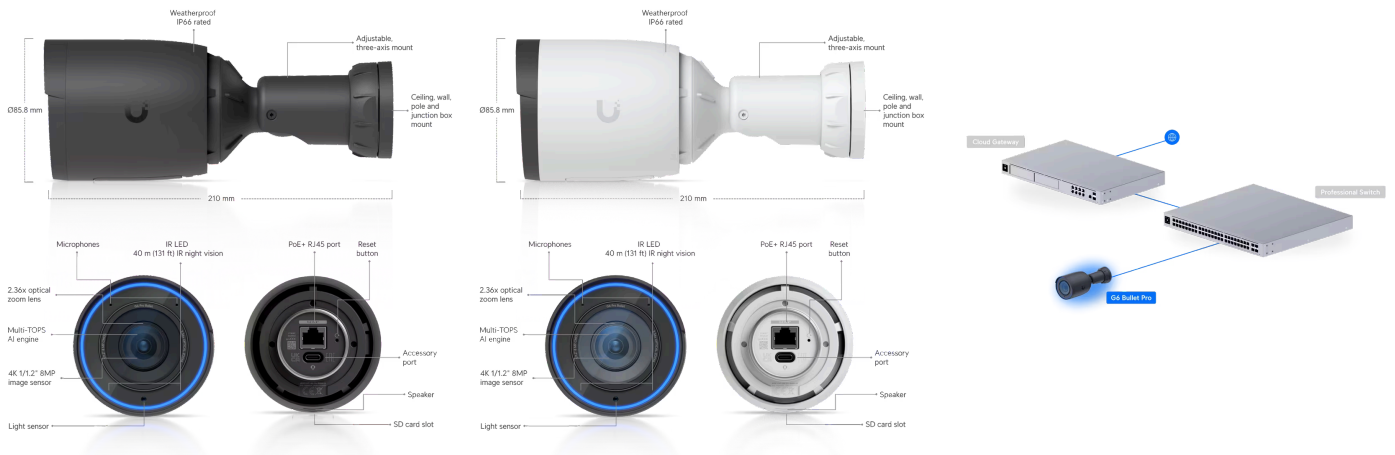

Search UniFi products

- Cloud Gateways
- Switching
- WiFi
- Camera Security
- Door Access
- Integrations
- Advanced Hosting
- Accessories

Bullet > G6 Pro Bullet

Datasheet

In The Box

Marketing Images

Installation Guide

Overview

Dimensions	Without mount: Ø85.8 x 106.2 mm (Ø3.4 x 4.2") With wall mount: Ø85.8 x 210 mm (Ø3.4 x 8.3")
IR Night Vision	40 m (131 ft) Up to 60 m (197 ft) with Vision Enhancer
Zoom Mode	2.36x Optical
Face Recognition	✓
License Plate Recognition	✓
Smart Detections (People, Vehicles, Animals)	✓
Resolution	4K
Field of View	Wide: H: 113.8°, V: 61.9°, D: 134° Tele: H: 45.5°, V: 25.8°, D: 52°
Audio	Two-way audio
Weatherproofing	IP66
Tamper Resistance	IK04
Mounting	Wall, Ceiling, Pole mount (Included) Junction Box, Angled Base (Optional)

## Optics

Sensor	1/1.2" 8MP
Lens	F 5.9-13.8 mm; f/1.5-f/2.9
Night Mode	Built-in adaptive IR LED illumination and IR cut filter

## ^ Hardware

Max. Power Consumption	15W
Supported Voltage Range	37-57V DC
Power Method	PoE+
Processor	Quad core Arm® Cortex®-A53 based chip
Pole Mount Diameter	1.5-2" (38-50 mm)
Weight	Without mount: 755 g (1.7 lb) With mount: 980 g (2.2 lb)
Enclosure Material	Polycarbonate, aluminum alloy
Mount Material	Wall mount: aluminum alloy, polycarbonate Pole mount: aluminum alloy
Expansion Slot	MicroSD card
Button	(1) Factory-reset
Ambient Operating Temperature	-20 to 50° C (-4 to 122° F)
Ambient Operating Humidity	0 to 90% noncondensing
NDAA Compliant	✓
Certifications	CE, FCC, IC