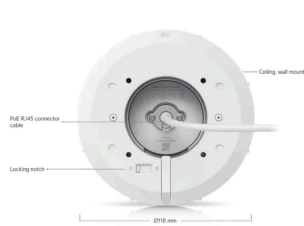

In The Box

Marketing Images

Installation Guide

Mechanical

Dimensions	Ø118 x 111 mm (Ø4.6 x 4.4")
Weight	990 g (2.2 lb)
Enclosure material	Aluminum alloy, polycarbonate
Weatherproofing	IP66
Resistance	IK08
Cable jacket enclosure dimensions	Ø20 x 70.6 mm (0.8 x 2.8")
Cable jacket enclosure material	Thermoplastic elastomer, polycarbonate, silicone rubber
Cable length	30 cm (1 ft)
Cable diameter	4.5 mm (0.2")
Cable jacket material	Thermoplastic elastomer
Cable connector type	RJ45

Optics

Sensor	1/1.8" 8MP
Lens	Fixed focal length
View angle	H: 109.9°, V: 56.7°, D: 134.1°
Night mode	Built-in IR LED illumination and IR cut filter
IR distance	40 m (131 ft)

Video

Resolution	8MP 3840 x 2160 (16:9)
Max. frame rate	30 FPS
Image settings	Color, brightness, sharpness, contrast, white balance, exposure control, 2DNR, 3DNR, NR by motion, masking, text overlay, HDR

System

Processor	Quad-core Arm® Cortex®-A53 based chip
Networking interface	GbE RJ45 port
Max. power consumption	20W
Power method	PoE+
Supported voltage range	42.5-57V DC
LED	R/G/B/W ring Floodlight: 400lm
Button	Factory reset
Mounting	Ceiling, wall (Included) Arm, pendant mount, junction box (Optional)
Ambient operating temperature	-30 to 50° C (-22 to 122° F)
Ambient operating humidity	10 to 90% noncondensing
Certifications	FCC, IC, CE