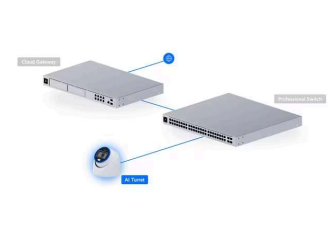

Q Search UniFi products

- UniFi Cloud Gateways
- Switching
- WiFi
- Camera Security
- Door Access
- CloudKeys & Gateways
- Power Tech
- Integrations
- Accessories

Dome & Turret > [AI Turret](#)

Datasheet

In The Box

Marketing Images

Installation Guide

Mechanical

Dimensions	Ø118 x 111 mm (Ø4.6 x 4.4")
Weight	990 g (2.2 lb)
Enclosure material	Aluminum alloy, polycarbonate
Weatherproofing	IP66
Resistance	IK08
Cable jacket enclosure dimensions	Ø20 x 70.6 mm (0.8 x 2.8")
Cable jacket enclosure material	Thermoplastic elastomer, polycarbonate, silicone rubber
Cable length	30 cm (1 ft)
Cable diameter	4.5 mm (0.2")
Cable jacket material	Thermoplastic elastomer
Cable connector type	RJ45

Optics

Sensor	1/1.8" 8MP
Lens	Fixed focal length
View angle	H: 109.9°, V: 56.7°, D: 134.1°
Night mode	Built-in IR LED illumination and IR cut filter
IR distance	40 m (131 ft)

Video

Resolution	8MP 3840 x 2160 (16:9)
Max. frame rate	30 FPS
Image settings	Color, brightness, sharpness, contrast, white balance, exposure control, 2DNR, 3DNR, NR by motion, masking, text overlay, HDR