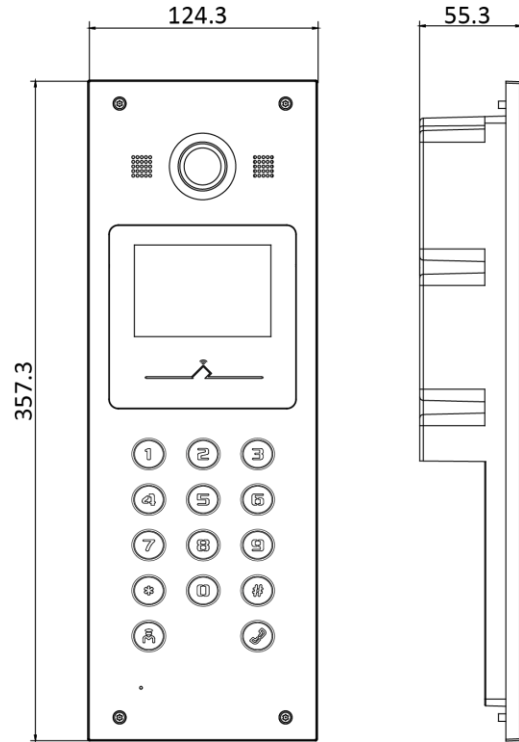

Video parameters

Lens	2 MP HD camera
Resolution	Main stream: 1920 × 1080p ,720p Sub stream: 640 × 480
FOV	Horizontal: 70 ° , Vertical: 118 ° , Diagonal: 132°
WDR	Support

Supplement light	Low illumination, IR supplement lights
------------------	--

Volume adjustment	Adjustable
-------------------	------------

Capacity

User capacity	/
---------------	---

Face capacity	/
---------------	---

Card capacity	10000
---------------	-------

Linked network camera capacity	500
--------------------------------	-----

3G/4G standard	/
----------------	---

Authentication	
Card type	Mifare card
Device interfaces	
Alarm input	8
Network interface	1 10/100/1000 Mbps self-adaptive, RJ45 analog interface
TAMPER	1
Exit button	2
RS-485	1
USB	0
Wiegand	1
TF card	/
Alarm output	2
Lock control	2
Door contact input	2
Power interface	1
Performances	
Multi-factor authentication	10000
General	
Button	14 physical buttons
Installation	Flush mounting
Indicator	/
Weight	Without package: 1.05 kg With package: 2.166 kg
Protective level	IP 65
Working temperature	-40 ° C to +55 ° C (-40 ° F to +135 ° F)
Working humidity	10% to 95%
Dimensions	357.3 mm × 124.3 mm × 55.3 mm (14.07" × 4.89" × 2.18")
Battery	/
Power supply	≤ 10 W
Application environment	Outdoor
Language	English, Portuguese (Brazil), Russian, Spanish, French, Turkish, Vietnamese, Ukrainian

Dimension

Unit:mm

Available Model

DS-KD3003-E6,

Distributed by

**HIKVISION®****Headquarters**

No.555 Qianmo Road, Binjiang District,
Hangzhou 310051, China
T +86-571-8807-5998
overseasbusiness@hikvision.com