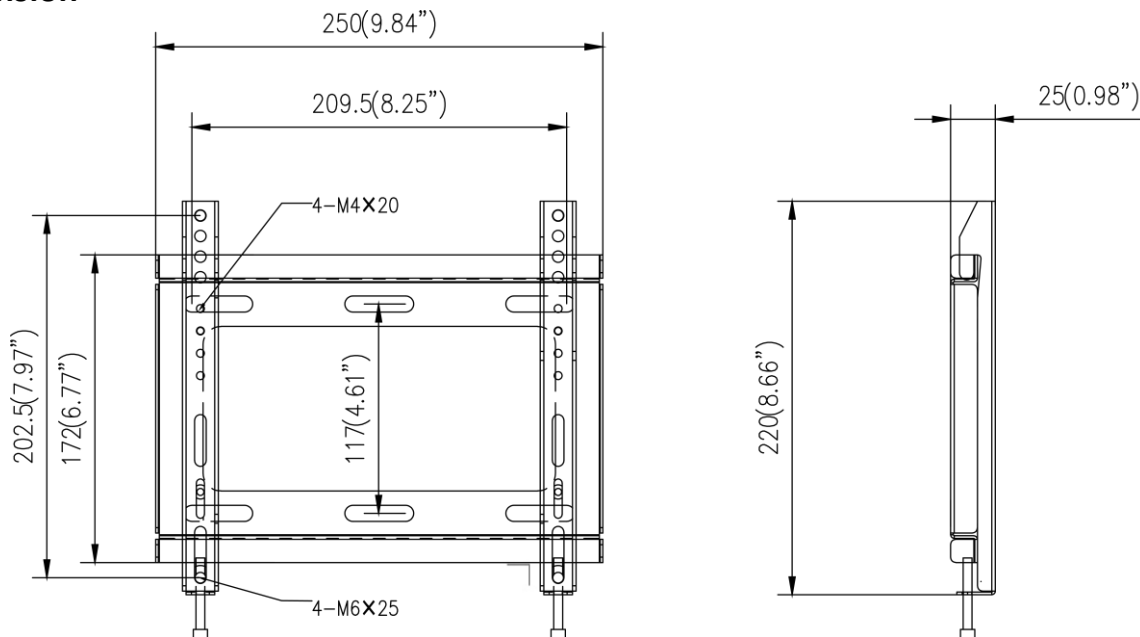

DS-DM1940W LCD Monitor Base Bracket

- Solid steel structure, preventing screen bending or twisting
- Cold-rolled steel plate (SPCC)
- Quick and easy installation

▪ Specification

Model	DS-DM1940W
Color	Black
Material	Cold-rolled steel plate (SPCC)
Dimension (W × H × D)	250 mm × 220 mm × 25mm (9.84" × 8.66" × 0.98")
VESA	200 (H) mm × 200 (V) mm
Net Weight	0.75 ± 0.5 Kg (1.65 ± 1.1 lb)
Gross Weight	0.83 ± 0.5 Kg (1.83 ± 1.1 lb)

▪ Dimension

Distributed by

▪ Available Model

DS-DM1940W

HIKVISION®

Headquarters

No.555 Qianmo Road, Binjiang District,
Hangzhou 310051, China
T +86-571-8807-5998
overseasbusiness@hikvision.com

Hikvision USA
T +1-909-895-0400
sales.usa@hikvision.com